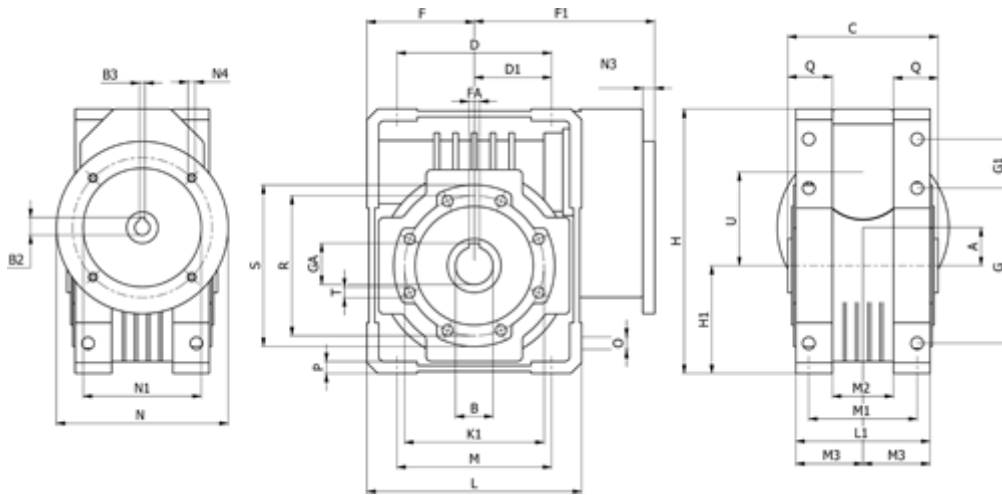

# Data Sheet

Article number: 3921063036720  
 Description: Worm gear  
 WR 63-U-36-63B5, without lubrication

## Measures

A = 62.17	F = 73	L = 145	N2 = 95	T = M8x14
B = 25	F1 = 134	L1 = 94	N3 = 10.0	U = 75
B1 E7 = 14	FA = 8	M = 102	N4 = M8x10	
B2 = 16.3	G = 102	M1 = 76	O = 9.0	
B3 H9 = 5	G1 = 37.5	M2 = 46	P = 8	
C = 120	GA = 28.3	M3 = 53.0	Q = 35	
D = 102.0	H = 182.5	N = 140	R = 90	
D1 = 51.0	H1 = 72.5	N1 = 115	S = 105	